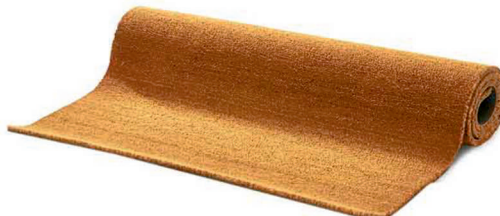

COIRNEST

PVC EMBOSSED MAT

NON-SLIP RUBBER BACKING

CN 137

CN 138

CN 139

CN 140

CN 141

CN 142

CN 143

CN 144

CN 145

CN 146

PVC RUBBER EMBOSSED MAT

CN 151

CN 152

CN 153

PVC AND LATEX BACKED COIR ROLLS

Available Pile Heights

	15 mm
	17 mm
	20 mm
	23 mm
	30 mm

100% RUBBER DOORMAT

100% Rubber Iron mats sturdy, easy to wash and long lasting mats. Elegant, extra-thick, non-slip rubber mats trap dirt and debris before it's tracked into your house. The raised "Open" scroll work design that lets water, snow and dirt drop down through, that the outside steps and the landings are safer and keep the entry-ways clean. Its Sculptured design gives it a wrought iron look. These mats are un-affected by weather extremes, resist moulds, mildew and lasts for years. Best wash care is to sweep or hose the dirt off.