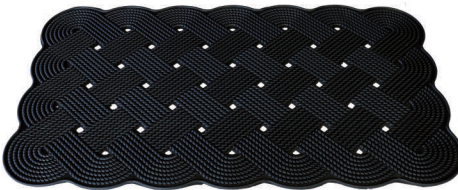

CN 177

RUBBER KITCHEN MAT

EXTRA SOFT

Extra thick foam provide more cushion to feel soft and comfortable.

CN 178

CN 179

CN 180

CN 181

CN 182

CN 183

CN 184

CN 185

CN 186

CN 187

CN 188

CN 189