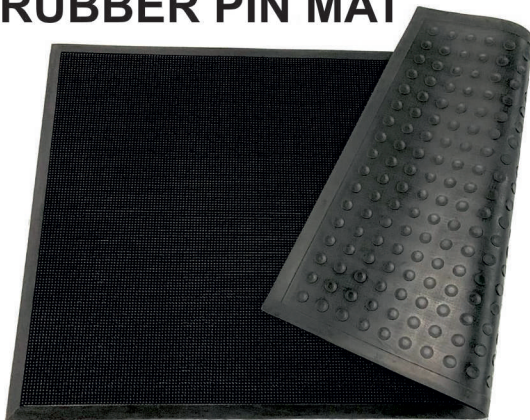

CN 241

RUBBER INDUSTRIAL MAT

CN 242

RAMP MAT

AVAILABLE IN SIZES:
60X90CM, 80X120CM, 90X150CM

RUBBER HOLLOW MAT

CN 243

AVAILABLE
IN SIZES:
22MM/16MM

40X60CM
45X75CM
40X80CM
50X100CM
80X120CM
100X150CM
1MTR. X 2 MTR.

RUBBER HEXAGON MAT

AVAILABLE IN SIZES:
40X60CM, 45X75CM, 100X150CM

CN 244

RUBBER PIN MAT

AVAILABLE IN SIZES:
50X80CM, 60X90CM, 60X100CM, 90X150CM, 90X180CM